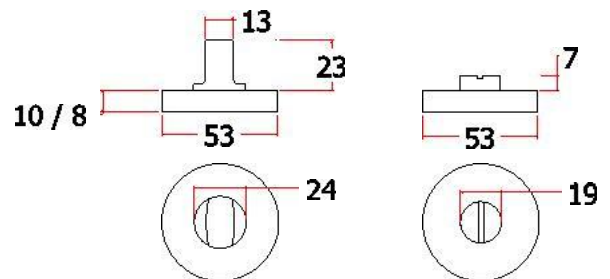

XN03

主要材质：锌合金旋钮, 不锈钢外盖
Material: Zinc Knob, SS Cover

表面处理：拉丝
Finish: Nickel Brushed

XN03

主要材质：锌合金旋钮, 不锈钢外盖
Material: Zinc Knob, SS Cover

表面处理：拉丝
Finish: Nickel Brushed

不锈钢门锁系列
Stainless Steel door lock series